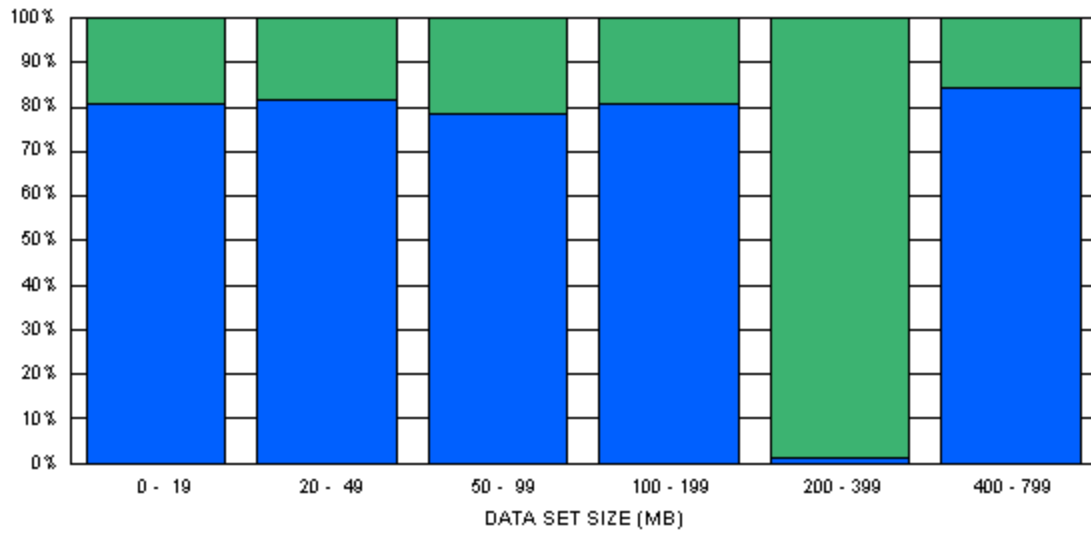

DATA SET SIZE

TOTAL ALLOCATED GIGABYTE CAPACITY:

10.722

DATA SET REFERENCE

TOTAL ALLOCATED GIGABYTE CAPACITY: 10.722

<u>REFERENCE</u>	<u># DSN</u>	<u>ALLOC GB</u>	<u>USED GB</u>	<u>FREE GB</u>
0 - 7	131	0.562	0.434	0.128
8 - 14	91	1.586	1.044	0.541
15 - 35	22	0.014	0.010	0.004
45 - 59	15	0.011	0.005	0.006
60 - 89	1	0.000	0.000	0.000
365+	2,269	8.550	6.802	1.748
	2,529	10.722	8.296	2.426

TOTAL ALLOCATED GIGABYTE CAPACITY: 10.722