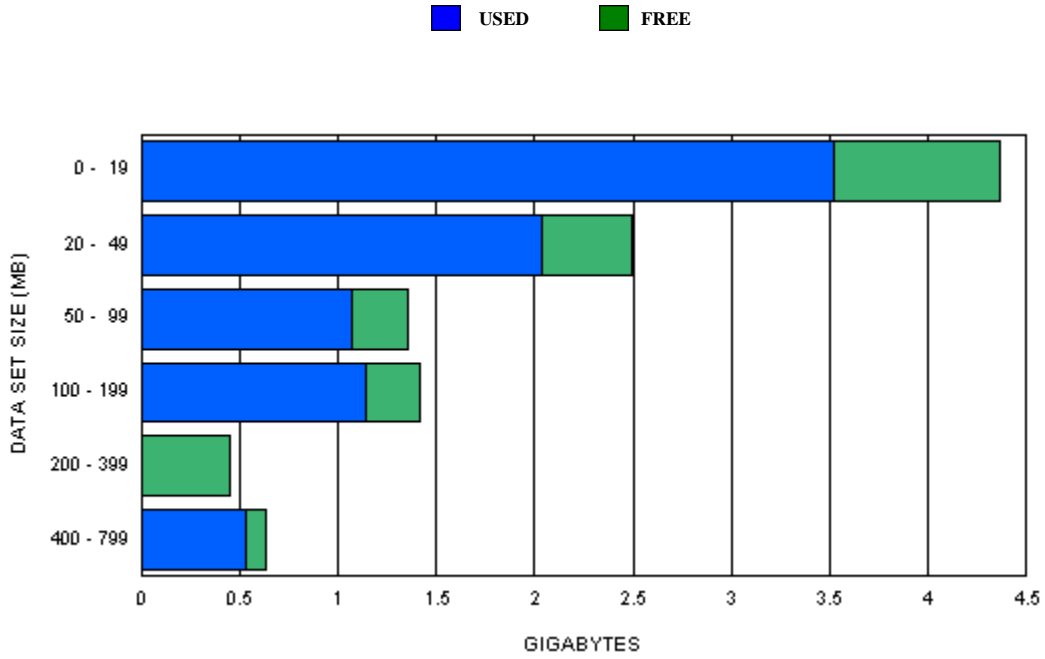

DATA SET SIZE

TOTAL ALLOCATED GIGABYTE CAPACITY:

10.722

DATA SET REFERENCE

TOTAL ALLOCATED GIGABYTE CAPACITY: 10.722

<u>REFERENCE</u>	<u># DSN</u>	<u>ALLOC GB</u>	<u>USED GB</u>	<u>FREE GB</u>
0 - 7	131	0.562	0.434	0.128
8 - 14	91	1.586	1.044	0.541
15 - 35	22	0.014	0.010	0.004
45 - 59	15	0.011	0.005	0.006
60 - 89	1	0.000	0.000	0.000
365+	2,269	8.550	6.802	1.748
	2,529	10.722	8.296	2.426

TOTAL ALLOCATED GIGABYTE CAPACITY: 10.722