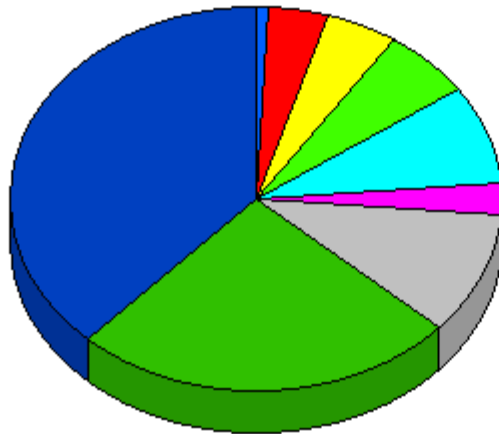

DASD RESOURCES

By DEVICE TYPE

November 30,2002

ODR1

TOTAL GIGABYTE CAPACITY:

14.95

3380	0.14	1.0%
3380	0.57	3.8%
3380	0.71	4.8%
3380	0.85	5.7%
3380	1.26	8.4%
3390	0.42	2.8%
3390	1.53	10.2%
3390	1.89	25.3%
3390	2.84	38.0%
Total		100.0%