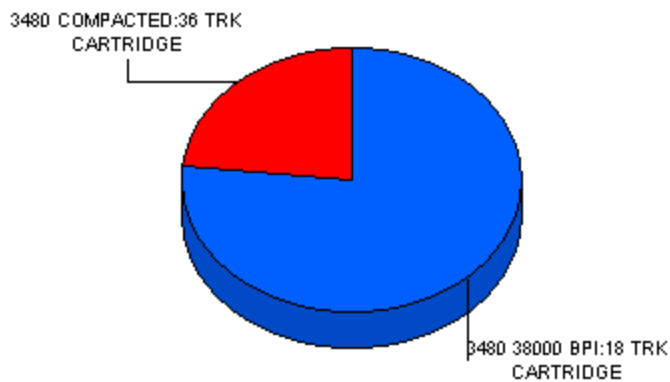

TAPE AUDIT

October 09, 2002

ODR1

www.ondemandreports.com

Copyright OnDemandReports
World Rights Reserved

TAPE RESOURCES

By Recording Technique

TOTAL GIGABYTE CAPACITY: 22,112

TAPE PREFIX	QUANTITY	TOTAL/GB CAPACITY	ACTIVE VOLUMES	SCRATCH VOLUMES
3480 38000 BPI	18 TRK CARTRIDGE	86,789	0	86,789
3480 COMPACTED	36 TRK CARTRIDGE	13,211	5,927	7,284
TOTALS:		100,000	5,927	94,073

TOTAL GIGABYTE CAPACITY: 22,112

SCRATCH

TAPE DATA SET SIZE

Prompt for TMC Extract Date
Active Tapes Only

TOTAL GIGABYTE CAPACITY: 2,315

DATA SET SIZE (MEGABYTES)	QUANTITY	TOTAL/GB CAPACITY	ACTIVE VOLUMES	SCRATCH VOLUMES
0 - 19	1,422	555	1,422	0
20 - 49	219	86	219	0
50 - 99	153	60	153	0
100 - 199	275	107	275	0
200 - 399	460	180	460	0
400 - 799	1,352	528	1,352	0
800+	2,046	799	2,046	0
TOTALS:	5,927	2,315	5,927	0

TOTAL GIGABYTE CAPACITY: 2,315

TAPE DATA SET REFERENCE AGE

Prompt for TMC Extract Date

Active Tapes Only

TOTAL GIGABYTE CAPACITY: 2,315

DATA SET LAST REFERENCE (DAYS)	QUANTITY	TOTAL/GB CAPACITY	ACTIVE VOLUMES	SCRATCH VOLUMES
15 - 35	942	368	942	0
35 - 44	18	7	18	0
45 - 59	789	308	789	0
60 - 89	1,585	619	1,585	0
90 - 119	804	314	804	0
120 - 179	154	60	154	0
180 - 364	1,050	410	1,050	0
365+	585	229	585	0
TOTALS:	5,927	2,315	5,927	0