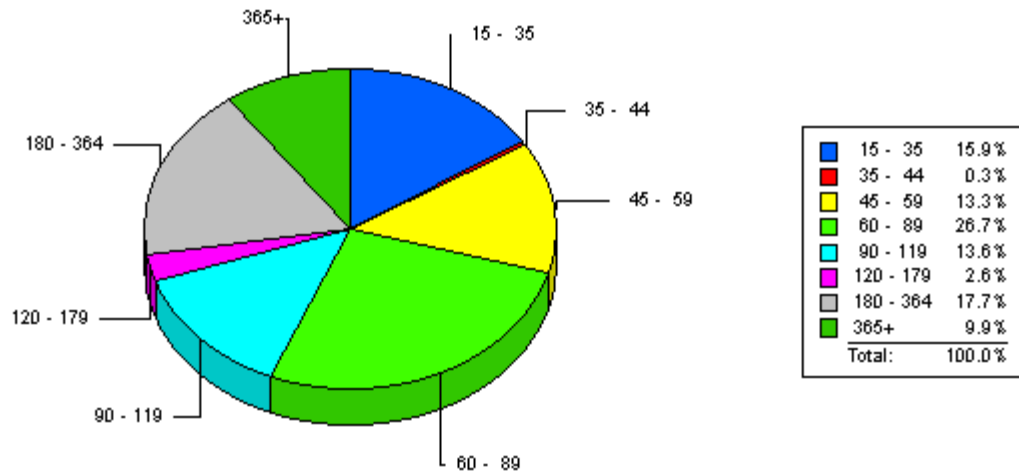

SCRATCH

TAPE DATA SET SIZE

Prompt for TMC Extract Date
Active Tapes Only

TOTAL GIGABYTE CAPACITY: 2,315

DATA SET SIZE (MEGABYTES)	QUANTITY	TOTAL/GB CAPACITY	ACTIVE VOLUMES	SCRATCH VOLUMES
0 - 19	1,422	555	1,422	0
20 - 49	219	86	219	0
50 - 99	153	60	153	0
100 - 199	275	107	275	0
200 - 399	460	180	460	0
400 - 799	1,352	528	1,352	0
800+	2,046	799	2,046	0
TOTALS:	5,927	2,315	5,927	0

TOTAL GIGABYTE CAPACITY: 2,315

TAPE DATA SET REFERENCE AGE

Prompt for TMC Extract Date

Active Tapes Only

TOTAL GIGABYTE CAPACITY: 2,315

DATA SET LAST REFERENCE (DAYS)	QUANTITY	TOTAL/GB CAPACITY	ACTIVE VOLUMES	SCRATCH VOLUMES
15 - 35	942	368	942	0
35 - 44	18	7	18	0
45 - 59	789	308	789	0
60 - 89	1,585	619	1,585	0
90 - 119	804	314	804	0
120 - 179	154	60	154	0
180 - 364	1,050	410	1,050	0
365+	585	229	585	0
TOTALS:	5,927	2,315	5,927	0

TOTAL GIGABYTE CAPACITY: 2,315

TAPE DATA SET CREATE AGE

Prompt for TMC Extract Date
Active Tapes Only

TOTAL GIGABYTE CAPACITY: 2,315

DATA SET AGE	QUANTITY	TOTAL/GB CAPACITY	ACTIVE VOLUMES	SCRATCH VOLUMES
15 - 35	63	25	63	0
35 - 44	18	7	18	0
45 - 59	781	305	781	0
60 - 89	2,459	961	2,459	0
90 - 119	814	318	814	0
120 - 179	154	60	154	0
180 - 364	1,050	410	1,050	0
365+	588	230	588	0
TOTALS:	5,927	2,315	5,927	0