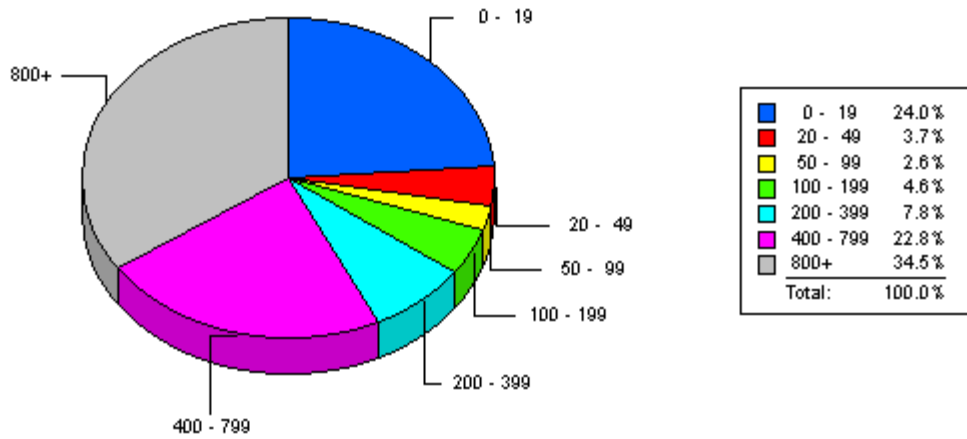

■ 9	100.0%
Total: 100.0%	

TAPE RESOURCES

By Tape Prefix

TOTAL GIGABYTE CAPACITY:

22,112

TOTAL GIGABYTE CAPACITY:

22,112

ACTIVE

SCRATCH

TAPE DATA SET SIZE

Prompt for TMC Extract Date
Active Tapes Only

TOTAL GIGABYTE CAPACITY: 2,315

DATA SET SIZE (MEGABYTES)	QUANTITY	TOTAL/GB CAPACITY	ACTIVE VOLUMES	SCRATCH VOLUMES
0 - 19	1,422	555	1,422	0
20 - 49	219	86	219	0
50 - 99	153	60	153	0
100 - 199	275	107	275	0
200 - 399	460	180	460	0
400 - 799	1,352	528	1,352	0
800+	2,046	799	2,046	0
TOTALS:	5,927	2,315	5,927	0

TOTAL GIGABYTE CAPACITY: 2,315

TAPE DATA SET REFERENCE AGE

Prompt for TMC Extract Date

Active Tapes Only

TOTAL GIGABYTE CAPACITY: 2,315

DATA SET LAST REFERENCE (DAYS)	QUANTITY	TOTAL/GB CAPACITY	ACTIVE VOLUMES	SCRATCH VOLUMES
15 - 35	942	368	942	0
35 - 44	18	7	18	0
45 - 59	789	308	789	0
60 - 89	1,585	619	1,585	0
90 - 119	804	314	804	0
120 - 179	154	60	154	0
180 - 364	1,050	410	1,050	0
365+	585	229	585	0
TOTALS:	5,927	2,315	5,927	0

TOTAL GIGABYTE CAPACITY: 2,315

TAPE DATA SET CREATE AGE

Prompt for TMC Extract Date
Active Tapes Only

TOTAL GIGABYTE CAPACITY: 2,315

DATA SET AGE	QUANTITY	TOTAL/GB CAPACITY	ACTIVE VOLUMES	SCRATCH VOLUMES
15 - 35	63	25	63	0
35 - 44	18	7	18	0
45 - 59	781	305	781	0
60 - 89	2,459	961	2,459	0
90 - 119	814	318	814	0
120 - 179	154	60	154	0
180 - 364	1,050	410	1,050	0
365+	588	230	588	0
TOTALS:	5,927	2,315	5,927	0