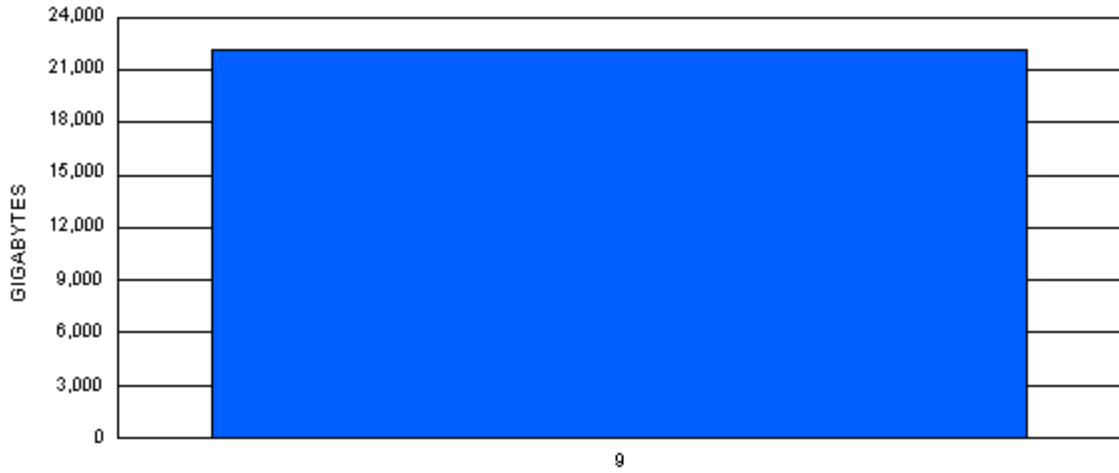

■ 3480 38000 BPI:18 TRK CARTRIDGE	76.7%
■ 3480 COMPACTED:36 TRK CARTRIDGE	23.3%
Total	100.0%

TAPE RESOURCES

By Tape Prefix

TOTAL GIGABYTE CAPACITY:

22,112

TAPE PREFIX	QUANTITY	TOTAL/GB CAPACITY	ACTIVE VOLUMES	SCRATCH VOLUMES
9	100,000	22,112	5,927	94,073
TOTALS:	100,000	22,112	5,927	94,073

■ 9	100.0%
Total: 100.0%	

TAPE RESOURCES

By Tape Prefix

TOTAL GIGABYTE CAPACITY:

22,112

TOTAL GIGABYTE CAPACITY:

22,112

ACTIVE

SCRATCH

TAPE DATA SET SIZE

Prompt for TMC Extract Date
Active Tapes Only

TOTAL GIGABYTE CAPACITY: 2,315

DATA SET SIZE (MEGABYTES)	QUANTITY	TOTAL/GB CAPACITY	ACTIVE VOLUMES	SCRATCH VOLUMES
0 - 19	1,422	555	1,422	0
20 - 49	219	86	219	0
50 - 99	153	60	153	0
100 - 199	275	107	275	0
200 - 399	460	180	460	0
400 - 799	1,352	528	1,352	0
800+	2,046	799	2,046	0
TOTALS:	5,927	2,315	5,927	0