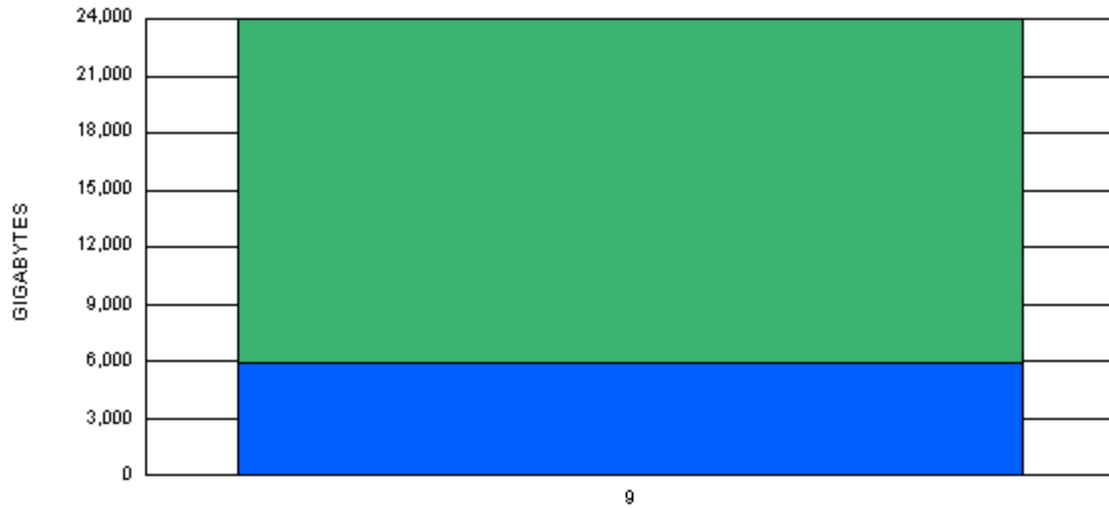

■ 9	100.0%
Total: 100.0%	

TAPE RESOURCES

By Tape Prefix

TOTAL GIGABYTE CAPACITY:

22,112

TOTAL GIGABYTE CAPACITY:

22,112

ACTIVE

SCRATCH

TAPE DATA SET SIZE

Prompt for TMC Extract Date
Active Tapes Only

TOTAL GIGABYTE CAPACITY: 2,315

DATA SET SIZE (MEGABYTES)	QUANTITY	TOTAL/GB CAPACITY	ACTIVE VOLUMES	SCRATCH VOLUMES
0 - 19	1,422	555	1,422	0
20 - 49	219	86	219	0
50 - 99	153	60	153	0
100 - 199	275	107	275	0
200 - 399	460	180	460	0
400 - 799	1,352	528	1,352	0
800+	2,046	799	2,046	0
TOTALS:	5,927	2,315	5,927	0

TOTAL GIGABYTE CAPACITY: 2,315

TAPE DATA SET REFERENCE AGE

Prompt for TMC Extract Date

Active Tapes Only

TOTAL GIGABYTE CAPACITY: 2,315

DATA SET LAST REFERENCE (DAYS)	QUANTITY	TOTAL/GB CAPACITY	ACTIVE VOLUMES	SCRATCH VOLUMES
15 - 35	942	368	942	0
35 - 44	18	7	18	0
45 - 59	789	308	789	0
60 - 89	1,585	619	1,585	0
90 - 119	804	314	804	0
120 - 179	154	60	154	0
180 - 364	1,050	410	1,050	0
365+	585	229	585	0
TOTALS:	5,927	2,315	5,927	0